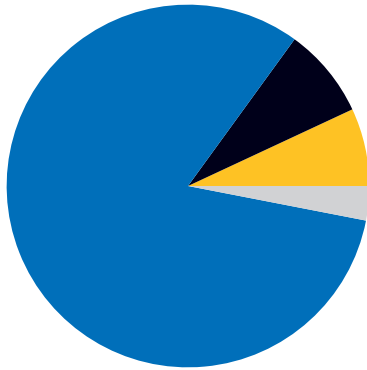

SAN FRANCISCO COUNTY, CA & CANADA

3,350 people are employed at the 96 Canadian-owned businesses operating in San Francisco County, and an additional 9,800 jobs depend on goods and services exports to Canada

San Francisco County exports **$97 million** in goods to Canada annually

Top San Francisco County goods exports to Canada

■ Communications Equipment.....	$44 million
■ Household Appliances.....	$22 million
■ Computer Equipment.....	$12 million
■ Footwear.....	$5 million
■ Sugar & Confectionery Products.....	$2 million

San Francisco County exports **$1.8 billion** in services to Canada annually

Top San Francisco County services exports to Canada

Business services.....	$481 million
Charges for the use of intellectual property	$438 million
Telecommunications, computer & information services	$370 million
Travel (including for education).....	$262 million
Financial services.....	$186 million

San Francisco County goods exports to Canada by industry

■ Agriculture.....	7%.....	$7 million
■ Apparel & textiles.....	8%.....	$8 million
■ Equipment & machinery.....	82%.....	$80 million
■ Other.....	3%.....	$3 million

San Francisco County exports to Canada

2024.....	$97 million
2023.....	$1.9 billion
2022.....	$1.9 billion
2021.....	$1.4 billion
2020.....	$1.3 billion
2019.....	$1.4 billion
2018.....	$1.4 billion
2017.....	$1.2 billion

Top Canadian-owned businesses operating in San Francisco County

- Coveo Software Corp
- BMO Harris Bank
- City National Bank
- Save Mart Supermarkets
- Canaccord Genuity
- Four Seasons Hotels
- SMG Holdings
- Recommend
- Cypress Private Security
- Citiscape Prprty MGT Group

March 2025

Sources: **Trade Partnership Worldwide**: Goods exports (2024 data, 2/2025 release), services exports (2023 data, 12/2024 release) and jobs, calculated figures, based on U.S. Census Bureau and U.S. Bureau of Economic Analysis data at state and national levels. **Dun & Bradstreet**: Canadian-owned businesses (2/2025 release). Figures may not add up due to rounding. Produced by the Embassy of Canada in Washington, D.C.